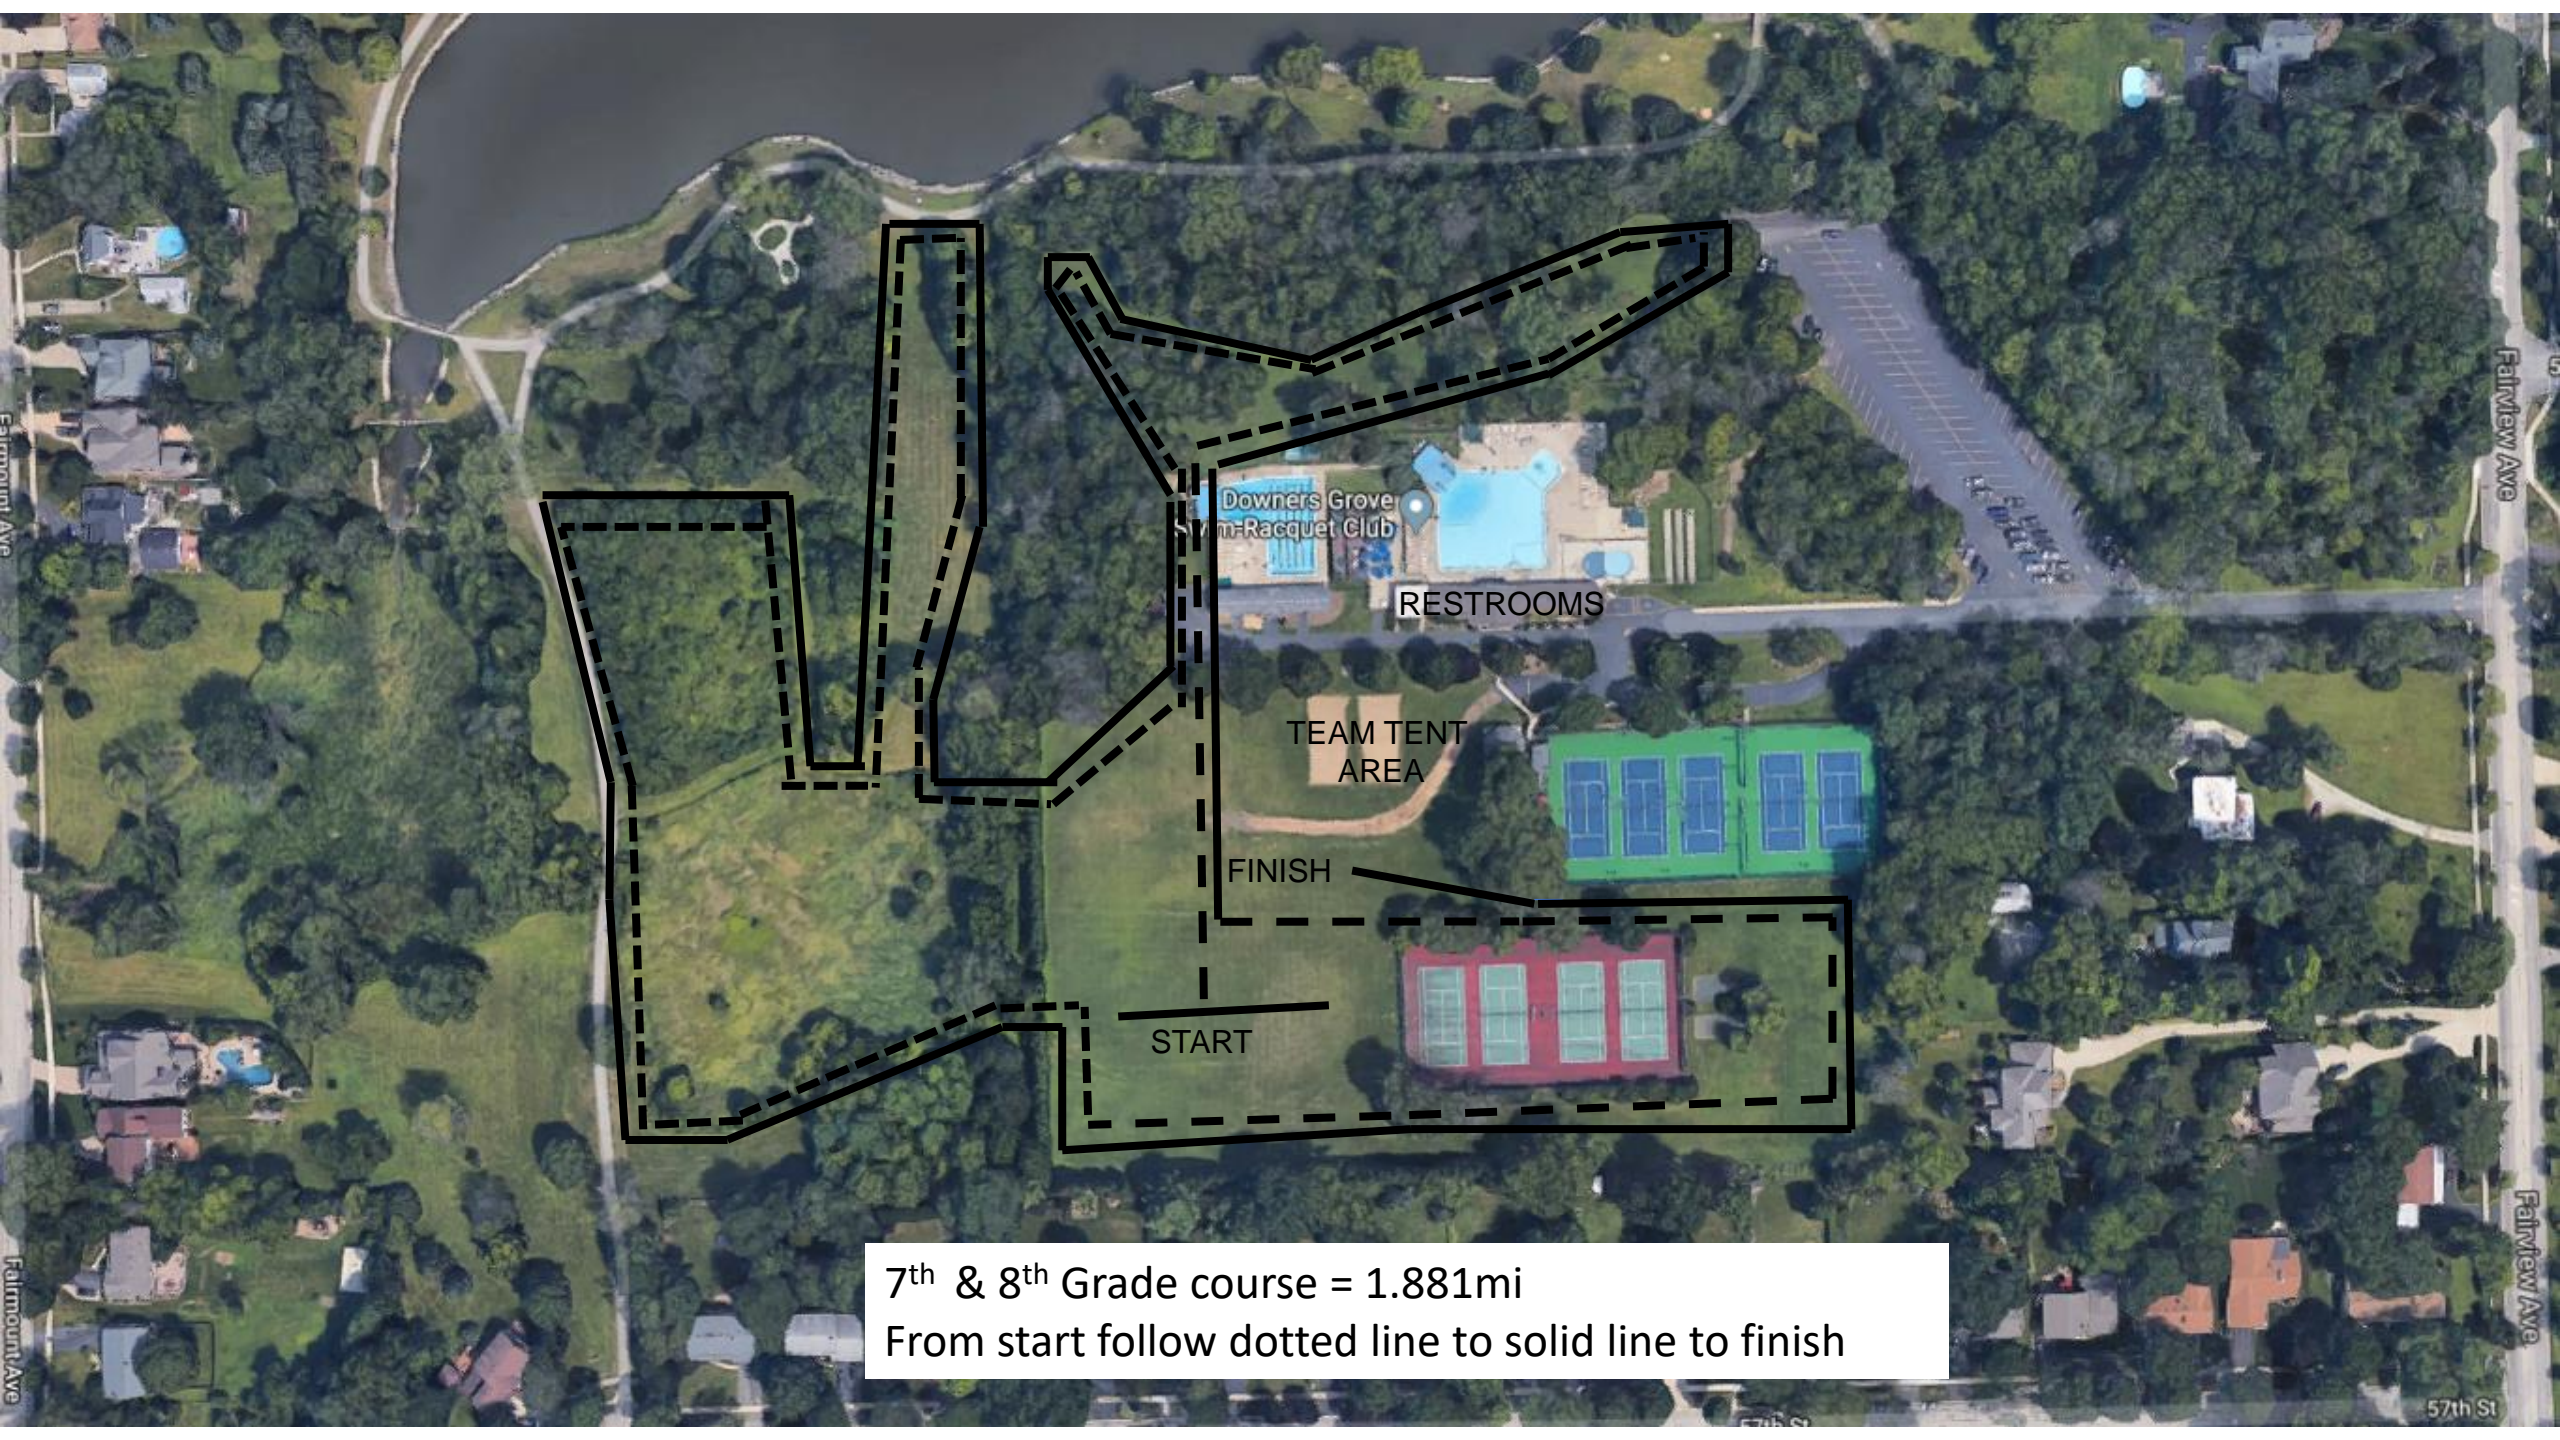

Residential Area Parking

xc Meet

Residential Area Parking

RIGHT TURN ONLY INTO AND OUT OF CLUB FOR DROP OFF ONLY

Downers Grove
Swim-Racquet Club

RESTROOMS

TEAM TENT
AREA

FINISH

START

5th Grade course = 0.935mi

Fairmount Ave

Fairview Ave

Fairview Ave

57th St

6th Grade course = 1.435mi
From start follow dotted line to solid line to finish

Downers Grove
Tennis Racquet Club

RESTROOMS

TEAM TENT
AREA

FINISH

START

7th & 8th Grade course = 1.881mi
From start follow dotted line to solid line to finish

Fairmount Ave

Fairview Ave

Fairview Ave