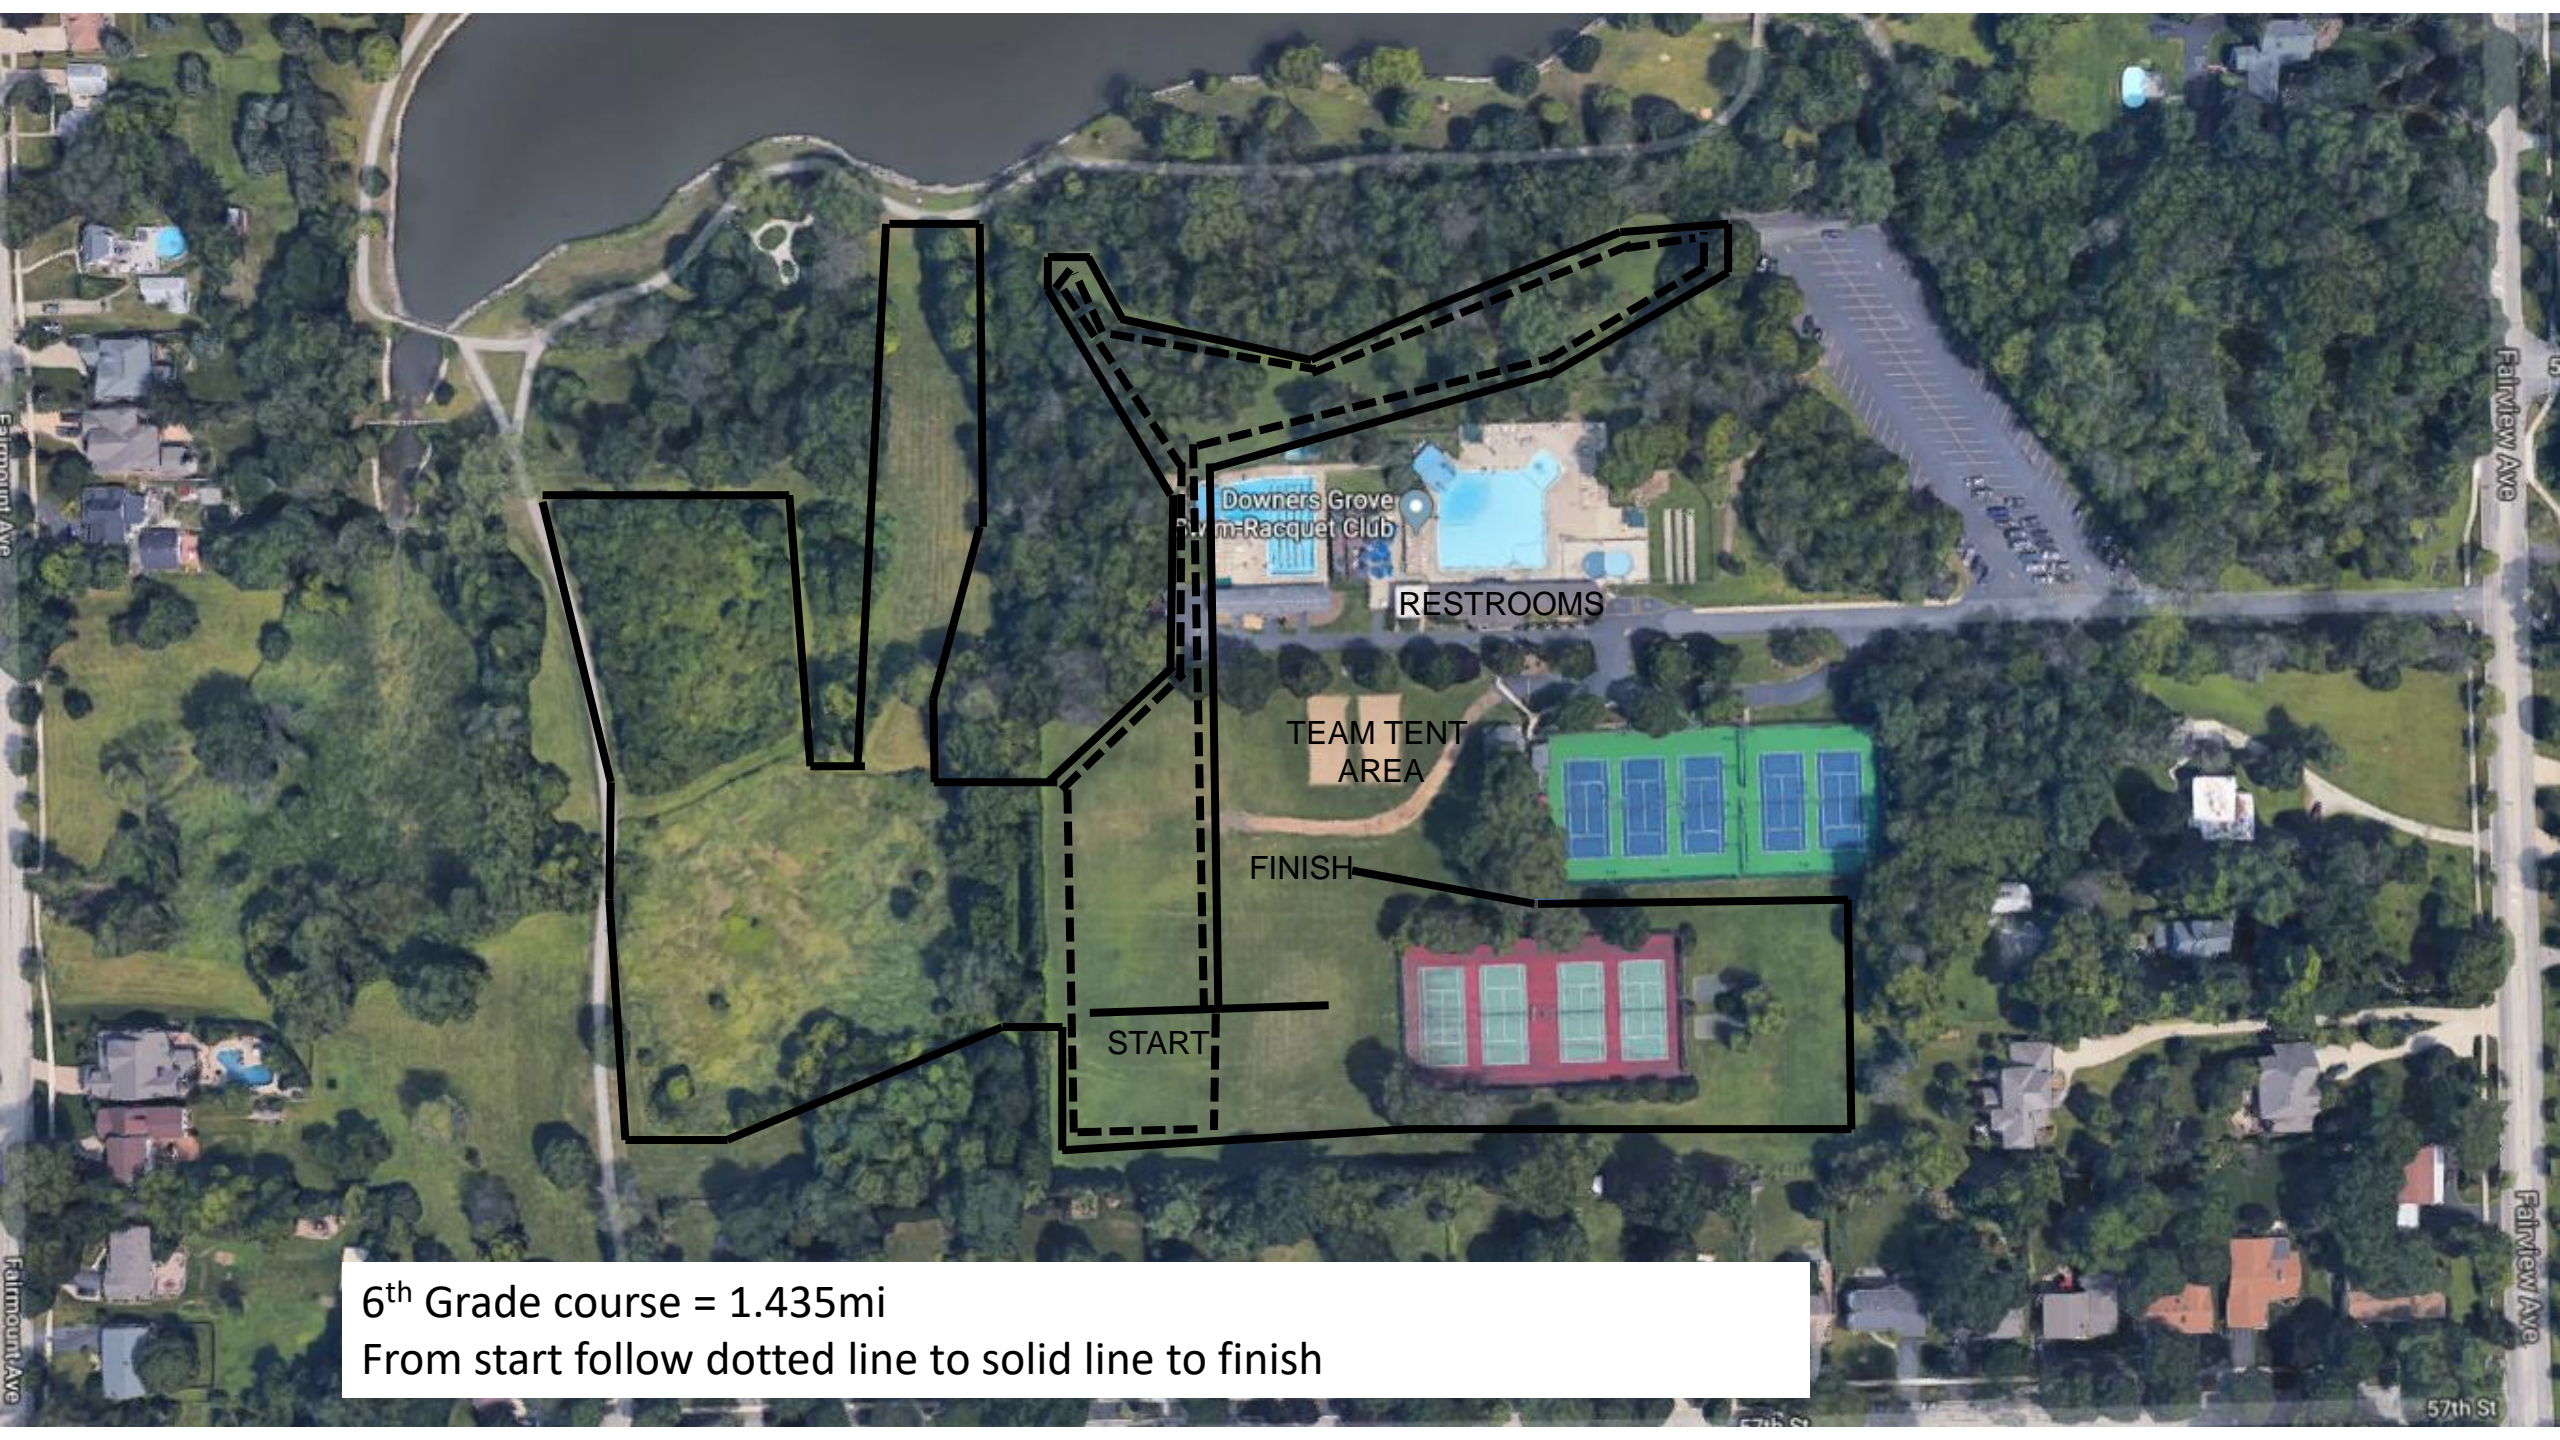

Residential Area Parking

xc Meet

Residential Area Parking

RIGHT TURN ONLY INTO AND OUT OF CLUB FOR DROP OFF ONLY

Downers Grove
Swim-Racquet Club

RESTROOMS

TEAM TENT
AREA

FINISH

START

5th Grade course = 0.935mi

Fairmount Ave

Fairview Ave

Fairview Ave

57th St

6th Grade course = 1.435mi
From start follow dotted line to solid line to finish

Downers Grove
Tennis Racquet Club

RESTROOMS

TEAM TENT
AREA

FINISH

START

7th & 8th Grade course = 1.881mi
From start follow dotted line to solid line to finish

Fairmount Ave

Fairview Ave

Fairview Ave