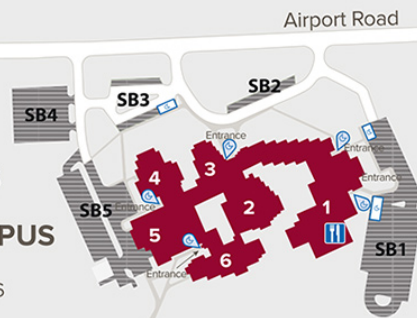

ST. CHARLES BORROMEO NORTH CAMPUS
101 Airport Road
Romeoville, IL 60446

North to Romeoville / Chicago

Need Assistance?
Weekdays, 8:30 a.m. - 5 p.m.
(815) 838-0500
After hours, weekends & holidays
(815) 836-5222

26
Lewis University Airport
(Access via Renwick Road)

Lewis University MD-80

Park in these two lots

Course area is back here

St. Charles Borromeo Greenway

ROMEOVILLE CAMPUS
One University Parkway
Romeoville, IL 60446

You will enter the campus here. Make your way back to Lots N or NM to park

Map Legend

- Parking Lots
- Visitor Parking Lots
- ADA Parking
- ADA Entrance
- Information
- Security Phones
- Kiosks / Maps
- Dining/Food
- Electric Charging Stations
- Low Emission Parking

Route 53 (Independence Boulevard)

South to Joliet / Renwick Road (Rt. 7)