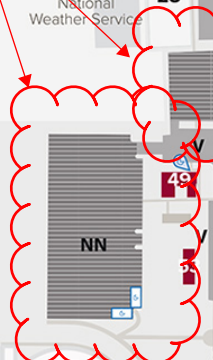

ST. CHARLES BORROMEO NORTH CAMPUS
101 Airport Road
Romeoville, IL 60446

North to Romeoville / Chicago

Need Assistance?
Weekdays, 8:30 a.m. - 5 p.m.
(815) 838-0500
After hours, weekends & holidays
(815) 836-5222

26
Lewis University Airport
(Access via Renwick Road)

Lewis University MD-80

Park in these two lots

Course area is back here

St. Charles Borromeo Greenway

ROMEOVILLE CAMPUS
One University Parkway
Romeoville, IL 60446

You will enter the campus here. Make your way back to Lots N or NM to park

Map Legend

- Parking Lots
- Visitor Parking Lots
- ADA Parking
- ADA Entrance
- Information
- Security Phones
- Kiosks / Maps
- Dining/Food
- Electric Charging Stations
- Low Emission Parking

Route 53 (Independence Boulevard)

South to Joliet / Renwick Road (Rt. 7)